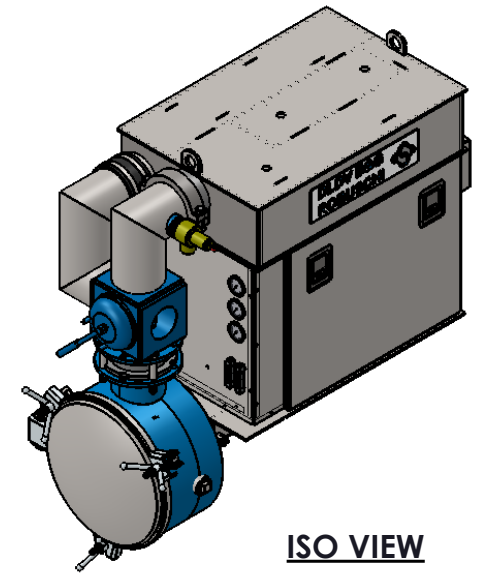

LEFT VIEW

**1600 CFM (28" Hg)
BLOWER RB-DV-85**

	IMPÉR.	MÉTR.
FRACTION:	±1/16"	±2.0mm
DECIMAL/DECIMAL:	±0.015"	±0.5mm
ANGULAIRE/ANGLE:	±1°	±1°

CE DESSIN EST LA PROPRIÉTÉ EXCLUSIVE DE SURPRESSEUR 4S
THIS DRAWING IS THE EXCLUSIVE PROPERTY OF SURPRESSEUR 4S

CONCEPTEUR / DESIGNER V.B.	DATE 2015/08/07
VERIFIE PAR / CHECKED BY D.L.	DATE 2015/08/11
ECHELLE / SCALE: 1:20	FORMAT A

DESCRIPTION :
DLDV-85cab
GENERAL ARRANGEMENT
STANDARD
ERROR!Description 4

Référence / References : --

Trailer par / ASSY Process by :

Poids / Weights : 1750 LBS

101, DE L'ISERE CANDIAC, QC, CANADA
JSR 0M6, TEL.: 450-619-6363, FAX.: 450-619-9696

DESSIN NO / DRAWING NO :
DLDV85_GA_DSC_cab

FEUILLE SHEET 1/1

Rev 0