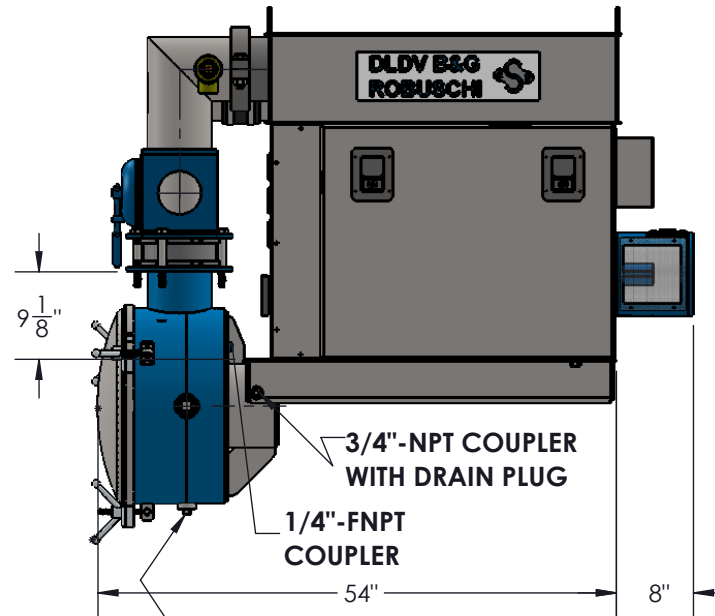

LEFT VIEW

FRONT VIEW

**1600 CFM (28" Hg)
BLOWER RB-DV-85**

	IMPÉR.	MÉTR.
FRACTION:	±1/16"	±2.0mm
DECIMAL/DECIMAL:	±0.015"	±0.5mm
ANGULAIRE/ANGLE:	±1°	±1°

CE DESSIN EST LA PROPRIÉTÉ EXCLUSIVE DE SURPRESSEUR 4S
THIS DRAWING IS THE EXCLUSIVE PROPERTY OF SURPRESSEUR 4S

CONCEPTEUR / DESIGNER V.B.	DATE 2015/08/07
VERIFIE PAR / CHECKED BY D.L.	DATE 2015/08/11
ECHELLE / SCALE: 1:20	FORMAT A

DESCRIPTION :
DLDV-85cab
GENERAL ARRANGEMENT
STANDARD
ERROR!Description 4

Référence / References : --

Trailer par / ASSY Process by :

Poids / Weights : 1750 LBS

101, DE L'ISERE CANDIAC, QC, CANADA
JSR 0M6, TEL.: 450-619-6363, FAX.: 450-619-9696

DESSIN NO / DRAWING NO :
DLDV85_GA_DSC_cab

FEUILLE SHEET 1/1

Rev 0